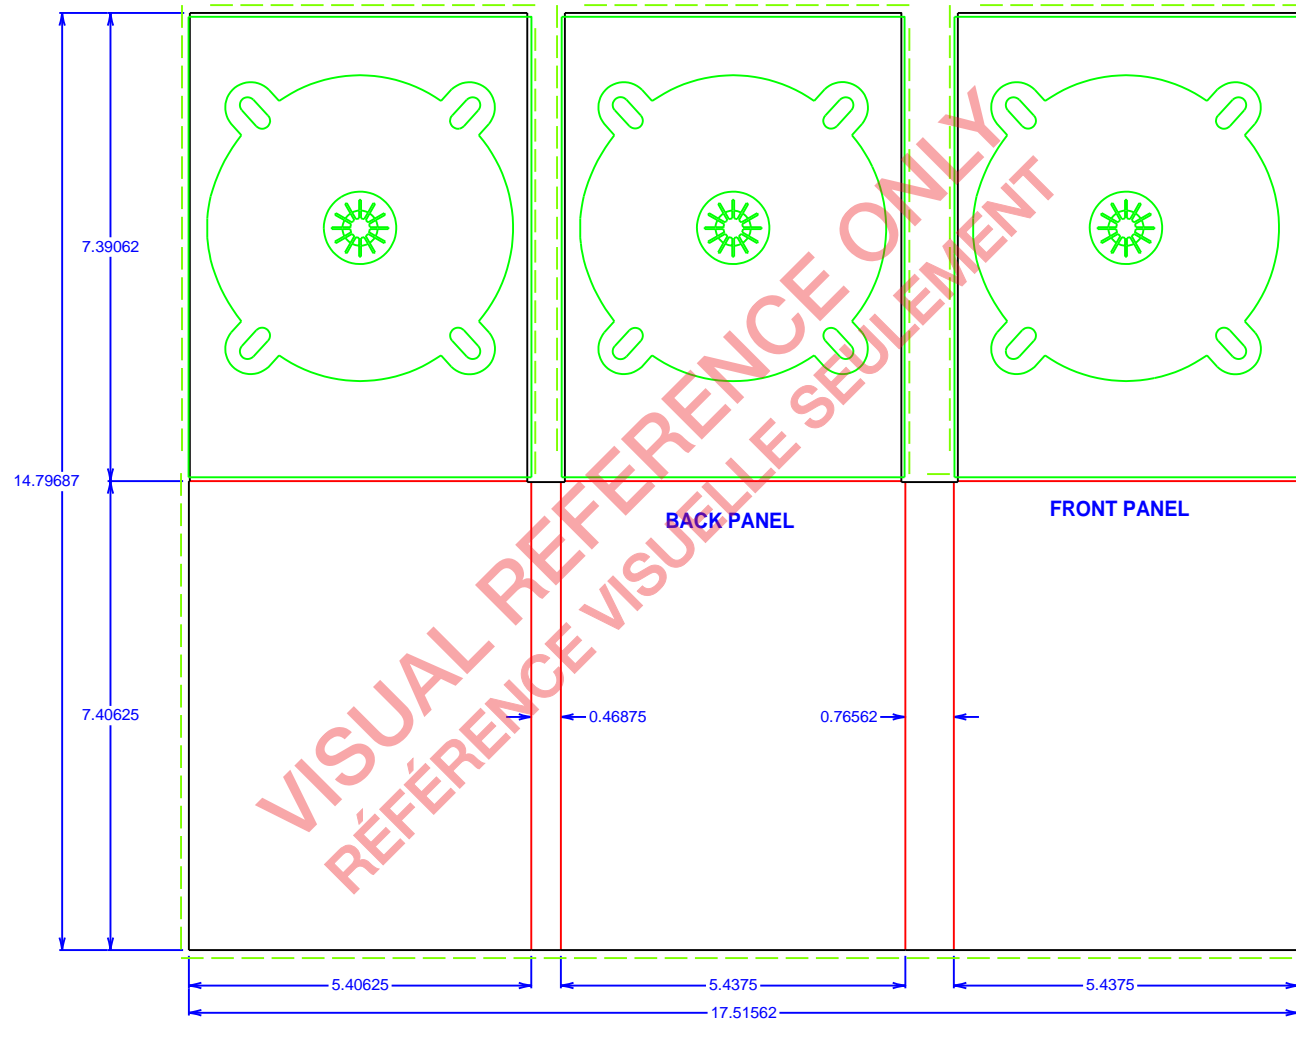

UTILISER LE 25324 AVEC ÉPINE PLUS MINCE
 USE DESIGN 25324 THE SPINE IS SMALLER

REFERENCE:	DVD DIGIPAK 6 PANELS, 3 TRAYS	MATERIAL:	I-SBS-18	NUMBER OF PANELS:	6
STYLE:	DVD Digipak 6 Panels	OPEN BLANK:	14.7969 x 17.5156	NUMBER OF TRAY:	3
SIZE:	5.4375 x 0.765625 x 7.40625	RULE LENGTH:	139.8125	TRAY POSITION:	TTT
		DRAWN BY:		NUMBER OF POCKET:	
				STYLE OF POCKET:	